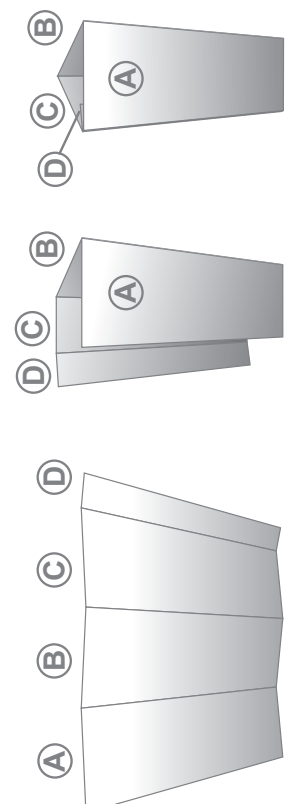

Get the Inside Track

From the redesigned homepage...

...to the consolidated Service Center

inside VALERO

Your inside track on everything inside Valero.

CUT LINE

FOLD LINE

Get the Inside Track

With everything you need from HR...

...and personalized Workspaces

inside VALERO

Your inside track on everything inside Valero.

FOLD LINE

Get the Inside Track

From a whole new way to look at news...

...to a better organized Community page

inside VALERO

Your inside track on everything inside Valero.

FOLD LINE

FOLD PANEL 'A' FIRST, FOLLOWED BY THE REST